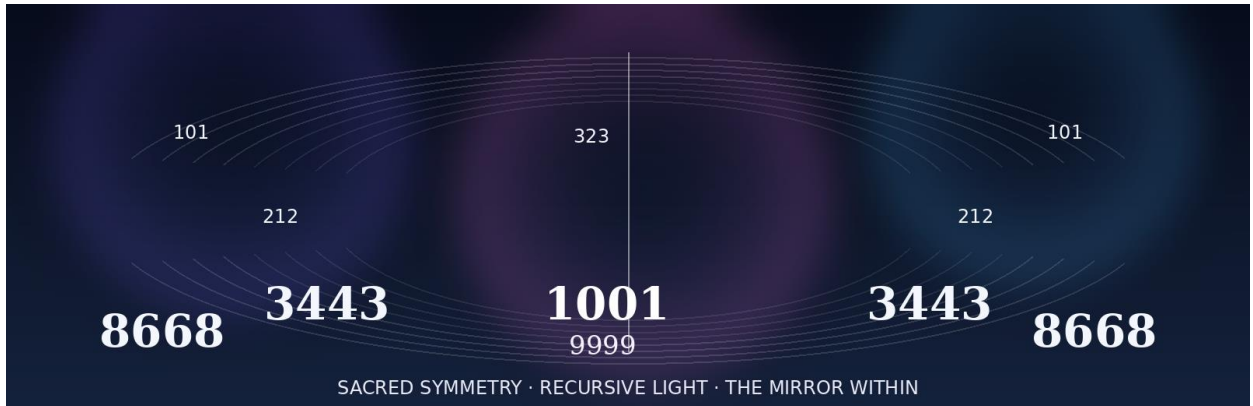

MIRROR CODES · NUMERICAL PORTALS · SACRED SYMMETRY

Palindromic Numbers Codex

A poetic field guide to mirror codes, recursive timelines, and the language of sacred numerical reflection

“A mirror held to the digits — where the past and future meet in the present.”